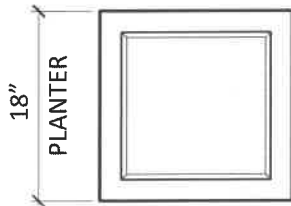

3" THICK greenscreen® PANEL WITH #5104 TRIM @ MOUNTING BRACKET AND #5105 TRIM AT TOP AND PARTIAL SIDES

NOTE:
SOIL VOLUME= 6.2 CU.FT.
PLANTER, SCREEN, HARDWARE WITHOUT SOIL= 41 LBS.
TOTAL APPROXIMATE WEIGHT WITH SOIL + PLANTS= 200 LBS.

ELEVATION

SECTION

CAFÉ SERIES

SQUARE PLANTER
BENCH OPTION AVAILABLE

SQUARE PLANTERS CAN BE USED
INLINE OR AT THE END CONDITION
OF THE PLANTER AREA

Square Planter
(Shown with Bench and Curved Rectangular Planter)

PLAN

ELEVATION

SECTION

NOTE:
SOIL VOLUME= 2.4 CU.FT.
PLANTER WITHOUT SOIL= 25 LBS.
TOTAL APPROXIMATE WEIGHT
WITH SOIL + PLANTS= 85 LBS.

Fiberglass Planter with powder coated greenscreen® trellis

Planters can be fitted with a perforated sub-floor/water reservoir, or can be made into benches.