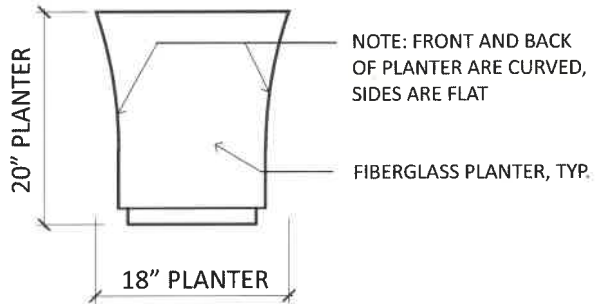

3" THICK greenscreen® PANEL WITH #5104 TRIM @ MOUNTING BRACKET AND #5105 TRIM AT TOP AND PARTIAL SIDES

NOTE:
SOIL VOLUME= 6.2 CU.FT.
PLANTER, SCREEN, HARDWARE WITHOUT SOIL= 41 LBS.
TOTAL APPROXIMATE WEIGHT WITH SOIL + PLANTS= 200 LBS.

ELEVATION

SECTION

CAFÉ SERIES

SQUARE PLANTER
BENCH OPTION AVAILABLE

SQUARE PLANTERS CAN BE USED
INLINE OR AT THE END CONDITION
OF THE PLANTER AREA

Square Planter
(Shown with Bench and Curved Rectangular Planter)

PLAN

ELEVATION

SECTION

NOTE:
SOIL VOLUME= 2.4 CU.FT.
PLANTER WITHOUT SOIL= 25 LBS.
TOTAL APPROXIMATE WEIGHT
WITH SOIL + PLANTS= 85 LBS.

Fiberglass Planter with powder coated greenscreen® trellis

Planters can be fitted with a perforated sub-floor/water reservoir, or can be made into benches.