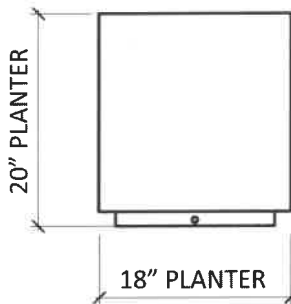

THE CAFÉ SERIES

Planter System

use combinations to create shapes and define spaces

CAFÉ SERIES

RECTANGULAR PLANTER
BENCH OPTION AVAILABLE

Rectangular Planter
(Shown with Square Planter)

NOTE:
SOIL VOLUME= 6.2 CU.FT.
PLANTER, SCREEN, HARDWARE
WITHOUT SOIL= 41 LBS.
TOTAL APPROXIMATE WEIGHT
WITH SOIL + PLANTS= 200 LBS.

3" THICK greenscreen® PANEL WITH #5104 TRIM @ MOUNTING BRACKET AND #5105 TRIM AT TOP AND PARTIAL SIDES

NOTE:
SOIL VOLUME= 6.2 CU.FT.
PLANTER, SCREEN, HARDWARE WITHOUT SOIL= 41 LBS.
TOTAL APPROXIMATE WEIGHT WITH SOIL + PLANTS= 200 LBS.

ELEVATION

SECTION

CAFÉ SERIES

SQUARE PLANTER
BENCH OPTION AVAILABLE

SQUARE PLANTERS CAN BE USED
INLINE OR AT THE END CONDITION
OF THE PLANTER AREA

Square Planter
(Shown with Bench and Curved Rectangular Planter)

PLAN

ELEVATION

SECTION

NOTE:
SOIL VOLUME= 2.4 CU.FT.
PLANTER WITHOUT SOIL= 25 LBS.
TOTAL APPROXIMATE WEIGHT
WITH SOIL + PLANTS= 85 LBS.

Fiberglass Planter with powder coated greenscreen® trellis

Planters can be fitted with a perforated sub-floor/water reservoir, or can be made into benches.