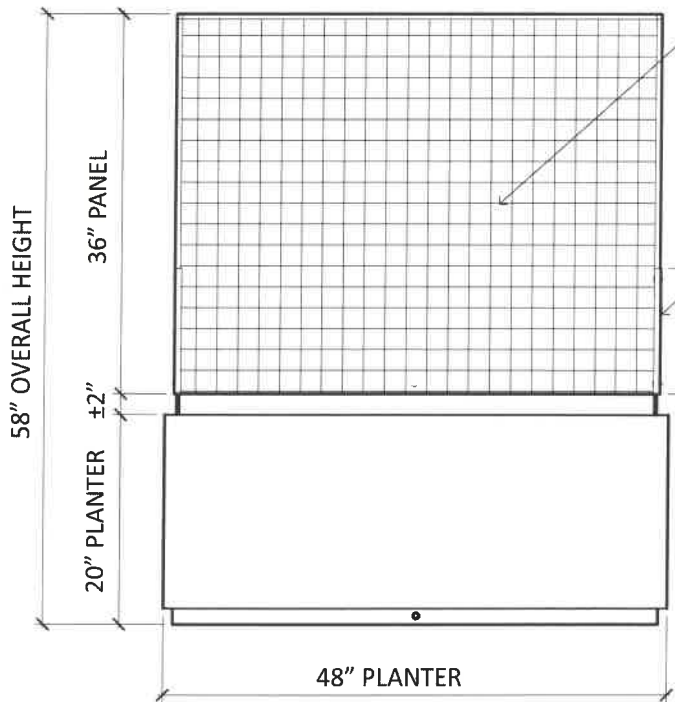

THE CAFÉ SERIES

Planter System

use combinations to create shapes and define spaces

CAFÉ SERIES

RECTANGULAR PLANTER
BENCH OPTION AVAILABLE

Rectangular Planter
(Shown with Square Planter)

NOTE:
SOIL VOLUME= 6.2 CU.FT.
PLANTER, SCREEN, HARDWARE
WITHOUT SOIL= 41 LBS.
TOTAL APPROXIMATE WEIGHT
WITH SOIL + PLANTS= 200 LBS.

www.greenscreen.com

CAFÉ SERIES

CURVED RECTANGULAR PLANTER
BENCH OPTION AVAILABLE

Curved Rectangular Planter

PLAN

46" CURVED PANEL (46- 1/4" ACTUAL)

PLANTER BRACKET WITH BACKING PLATE AND STAINLESS STEEL BOLTS, NUTS AND WASHERS AT PLANTER NOTCH

3" THICK greenscreen® PANEL WITH #5104 TRIM @ MOUNTING BRACKET AND #5105 TRIM AT TOP AND PARTIAL SIDES

NOTE:
SOIL VOLUME= 6.2 CU.FT.
PLANTER, SCREEN, HARDWARE WITHOUT SOIL= 41 LBS.
TOTAL APPROXIMATE WEIGHT WITH SOIL + PLANTS= 200 LBS.

PLAN

ELEVATION

SECTION

NOTE:
SOIL VOLUME= 2.4 CU.FT.
PLANTER WITHOUT SOIL= 25 LBS.
TOTAL APPROXIMATE WEIGHT
WITH SOIL + PLANTS= 85 LBS.

Fiberglass Planter with powder coated greenscreen® trellis

Planters can be fitted with a perforated sub-floor/water reservoir, or can be made into benches.