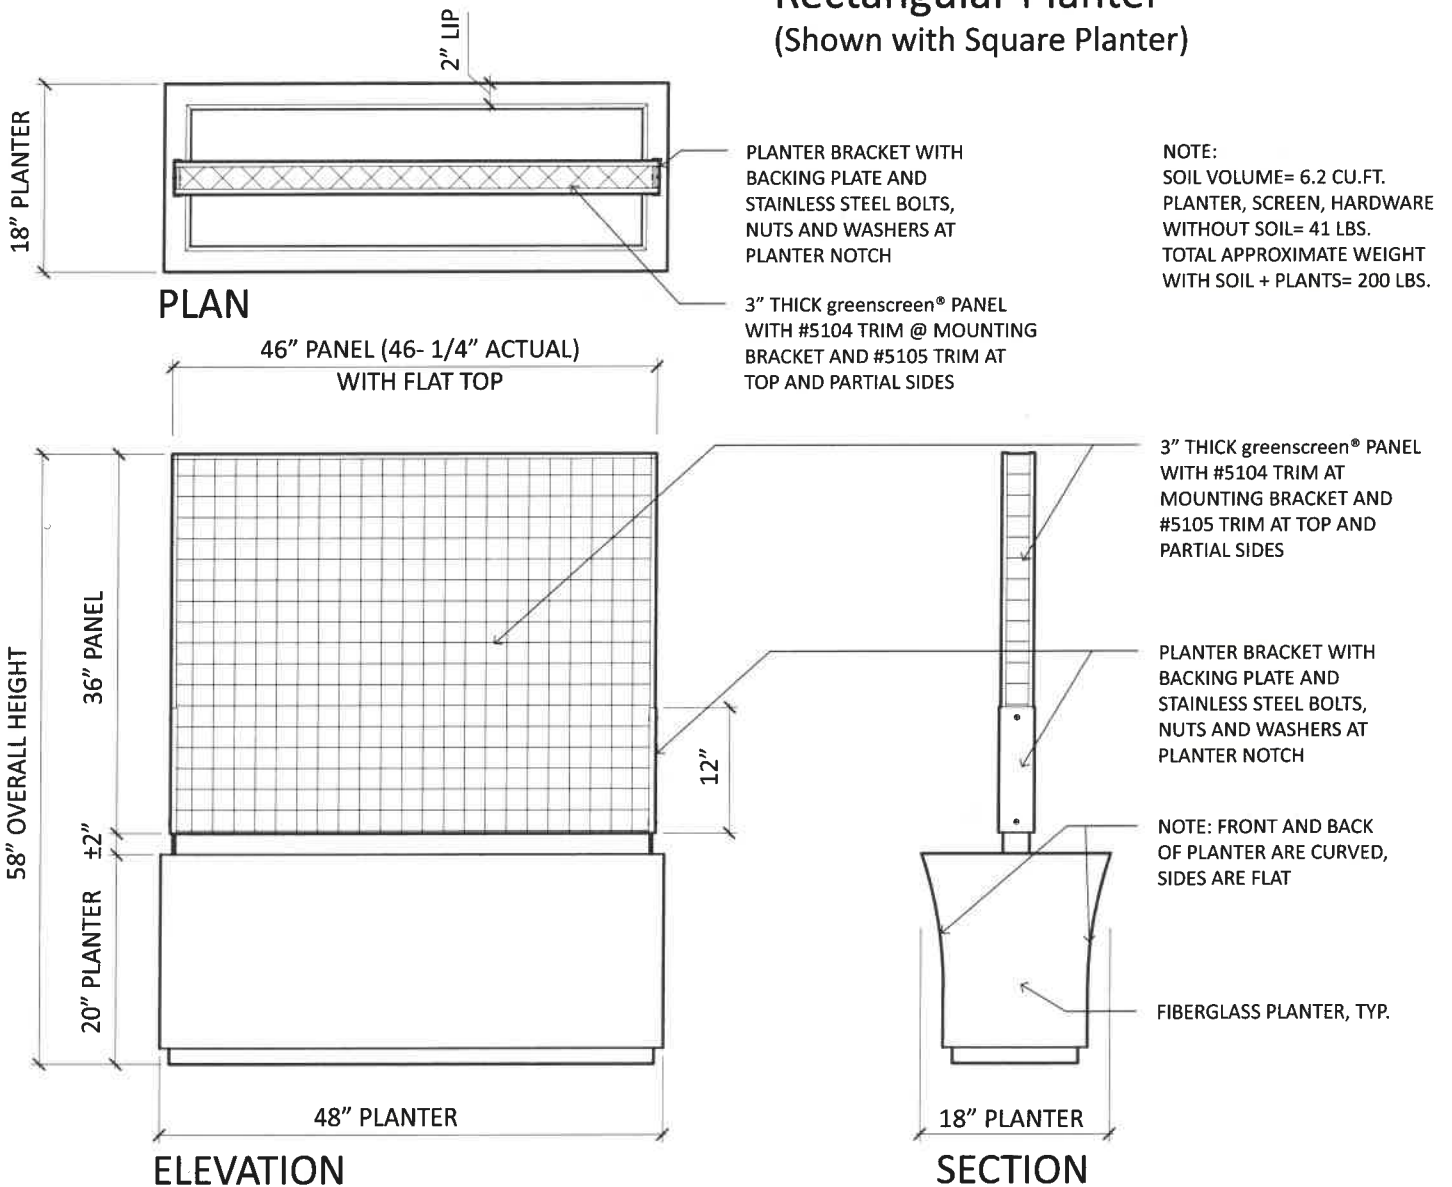

THE CAFÉ SERIES

Planter System

use combinations to create shapes and define spaces

CAFÉ SERIES

RECTANGULAR PLANTER
BENCH OPTION AVAILABLE

Rectangular Planter
(Shown with Square Planter)

NOTE:
SOIL VOLUME= 6.2 CU.FT.
PLANTER, SCREEN, HARDWARE
WITHOUT SOIL= 41 LBS.
TOTAL APPROXIMATE WEIGHT
WITH SOIL + PLANTS= 200 LBS.

www.greenscreen.com

CAFÉ SERIES

CURVED RECTANGULAR PLANTER
BENCH OPTION AVAILABLE

Curved Rectangular Planter

PLAN

46" CURVED PANEL (46- 1/4" ACTUAL)

PLANTER BRACKET WITH BACKING PLATE AND STAINLESS STEEL BOLTS, NUTS AND WASHERS AT PLANTER NOTCH

3" THICK greenscreen® PANEL WITH #5104 TRIM @ MOUNTING BRACKET AND #5105 TRIM AT TOP AND PARTIAL SIDES

NOTE:
SOIL VOLUME= 6.2 CU.FT.
PLANTER, SCREEN, HARDWARE WITHOUT SOIL= 41 LBS.
TOTAL APPROXIMATE WEIGHT WITH SOIL + PLANTS= 200 LBS.

PLAN

ELEVATION

SECTION

NOTE:
SOIL VOLUME= 2.4 CU.FT.
PLANTER WITHOUT SOIL= 25 LBS.
TOTAL APPROXIMATE WEIGHT
WITH SOIL + PLANTS= 85 LBS.

Fiberglass Planter with powder coated greenscreen® trellis

Planters can be fitted with a perforated sub-floor/water reservoir, or can be made into benches.