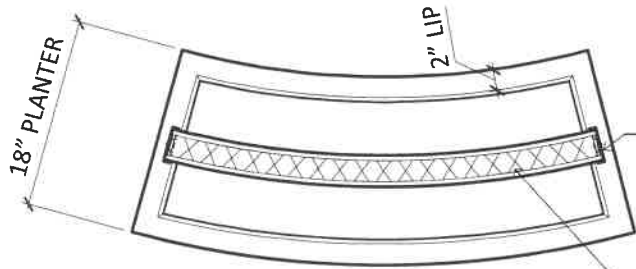

THE CAFÉ SERIES

Planter System

use combinations to create shapes and define spaces

CAFÉ SERIES

RECTANGULAR PLANTER
BENCH OPTION AVAILABLE

Rectangular Planter
(Shown with Square Planter)

NOTE:
SOIL VOLUME= 6.2 CU.FT.
PLANTER, SCREEN, HARDWARE
WITHOUT SOIL= 41 LBS.
TOTAL APPROXIMATE WEIGHT
WITH SOIL + PLANTS= 200 LBS.

www.greenscreen.com

CAFÉ SERIES

CURVED RECTANGULAR PLANTER
BENCH OPTION AVAILABLE

Curved Rectangular Planter

PLAN

46" CURVED PANEL (46- 1/4" ACTUAL)

PLANTER BRACKET WITH BACKING PLATE AND STAINLESS STEEL BOLTS, NUTS AND WASHERS AT PLANTER NOTCH

3" THICK greenscreen® PANEL WITH #5104 TRIM @ MOUNTING BRACKET AND #5105 TRIM AT TOP AND PARTIAL SIDES

NOTE:
SOIL VOLUME= 6.2 CU.FT.
PLANTER, SCREEN, HARDWARE WITHOUT SOIL= 41 LBS.
TOTAL APPROXIMATE WEIGHT WITH SOIL + PLANTS= 200 LBS.

ELEVATION

SECTION

CAFÉ SERIES

SQUARE PLANTER
BENCH OPTION AVAILABLE

SQUARE PLANTERS CAN BE USED
INLINE OR AT THE END CONDITION
OF THE PLANTER AREA

Square Planter
(Shown with Bench and Curved Rectangular Planter)