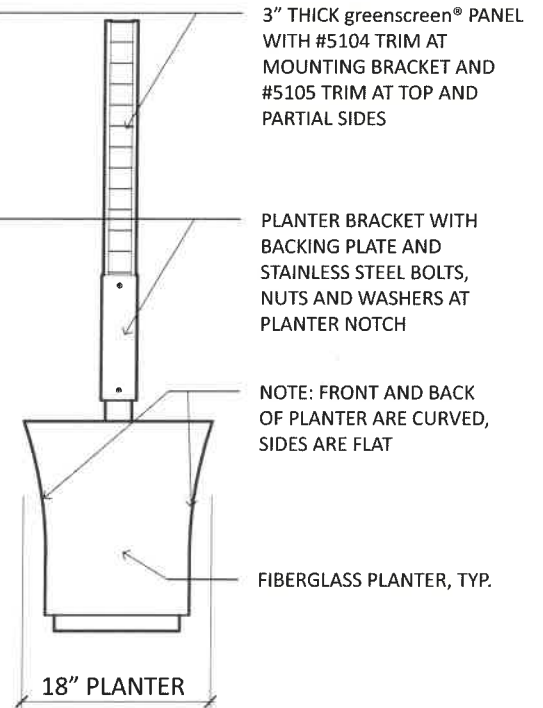

CAFÉ SERIES

CURVED RECTANGULAR PLANTER
BENCH OPTION AVAILABLE

46" CURVED PANEL (46- 1/4" ACTUAL)

PLANTER BRACKET WITH BACKING PLATE AND STAINLESS STEEL BOLTS, NUTS AND WASHERS AT PLANTER NOTCH

3" THICK greenscreen® PANEL WITH #5104 TRIM @ MOUNTING BRACKET AND #5105 TRIM AT TOP AND PARTIAL SIDES

NOTE:
SOIL VOLUME= 6.2 CU.FT.
PLANTER, SCREEN, HARDWARE WITHOUT SOIL= 41 LBS.
TOTAL APPROXIMATE WEIGHT WITH SOIL + PLANTS= 200 LBS.

SECTION