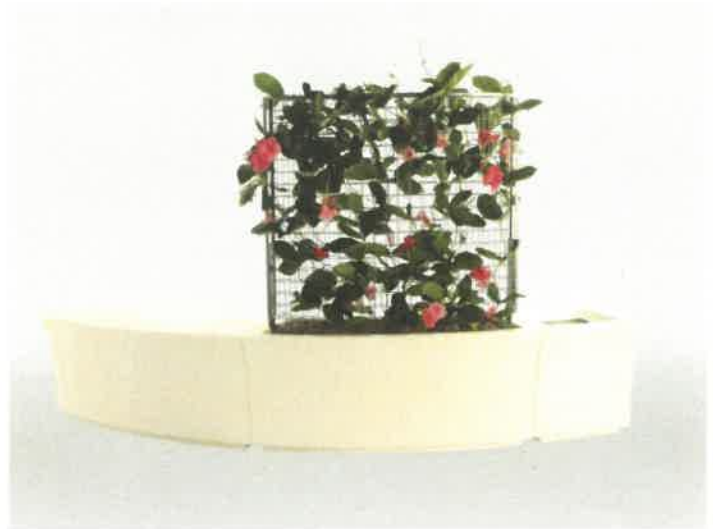

THE CAFÉ SERIES

Planter System

use combinations to create shapes and define spaces

CAFÉ SERIES

RECTANGULAR PLANTER
BENCH OPTION AVAILABLE

Rectangular Planter
(Shown with Square Planter)

NOTE:
SOIL VOLUME= 6.2 CU.FT.
PLANTER, SCREEN, HARDWARE
WITHOUT SOIL= 41 LBS.
TOTAL APPROXIMATE WEIGHT
WITH SOIL + PLANTS= 200 LBS.

www.greenscreen.com

CAFÉ SERIES

CURVED RECTANGULAR PLANTER
BENCH OPTION AVAILABLE

Curved Rectangular Planter

PLAN

46" CURVED PANEL (46- 1/4" ACTUAL)

PLANTER BRACKET WITH BACKING PLATE AND STAINLESS STEEL BOLTS, NUTS AND WASHERS AT PLANTER NOTCH

ELEVATION

SECTION

CAFÉ SERIES

SQUARE PLANTER
BENCH OPTION AVAILABLE

SQUARE PLANTERS CAN BE USED
INLINE OR AT THE END CONDITION
OF THE PLANTER AREA

Square Planter
(Shown with Bench and Curved Rectangular Planter)

PLAN

ELEVATION

SECTION

NOTE:
SOIL VOLUME= 2.4 CU.FT.
PLANTER WITHOUT SOIL= 25 LBS.
TOTAL APPROXIMATE WEIGHT
WITH SOIL + PLANTS= 85 LBS.

Fiberglass Planter with powder coated greenscreen® trellis

Planters can be fitted with a perforated sub-floor/water reservoir, or can be made into benches.